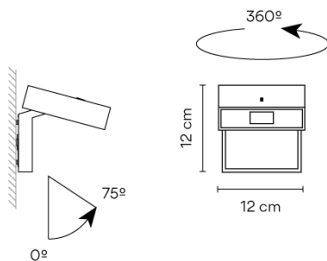

Alpha

7940

Design By Ramos & Bassols

Wall light designed by Ramos & Bassols with basic lines but great features. Available in matt white lacquer and chrome, matt black lacquer and chrome, matt graphite lacquer and black and matt white lacquer. Its methacrylate diffuser gives a warm, very cosy light. Alpha follows the reader's movements as it rotates and can be angled, opening up to 75° and turning through 360°, which also enables it to provide indirect lighting.

VIBIA

Model Sheet

Finish	● 18 Graphite and black RAL 7016
	◐ 03 White and chrome RAL 9016
	● 93 White RAL 9016
	◐ 04 Black and chrome RAL 9005

LED temperature color 2700 K

Dimming On/ Off

Installation type Surface Canopy

Materials Diffuser: Polycarbonate
Lid: Zamak
Body: Aluminum

Light source 1 x LED 2,1W 700mA
G

LED CRI>90 199 lm 95
2700 K

Driver CC - Constant Current 700
100-240 V 50/60 HZ

Remarks On/off switch on the front cover

Bi-volt 50-60Hz

Application Wall Lamps

Packaging 1 Box
0.21 m x 0.2 m x 0.13 m
Gross weight 1.2
Net weight 1.08
Vol. 0.0054

Lighting effect

General Lighting

Lamp having a light beam whose main function is to supply sufficient light for reading.