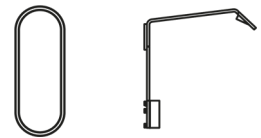

Photometric Data

Other Applications

All of our products come with a five-year warranty. Check our legal terms at www.vibia.com/warranty

Vibia Lighting, S.L.U.

Office / Oficina
Progrés 4-6. 08850 Gavà. Barcelona, Spain.

International T +34 934 796 971
Spain / Portugal T +34 934 796 970

customer.service@vibia.com
vibia.com