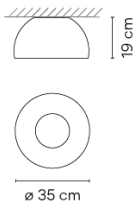

4874

Design By Ramos & Bassols

Duo is a ceiling light with surface installation where the natural warm appearance of the oak wood on the inside is combined with the technical refinement of the aluminium metal wrap on the outside.

Model Sheet

Finish	 18 Graphite ADAPTA RF 9913 WX 58 Cream RAL 7044 93 White RAL 9016
LED temperature color	4000 K / 2700 K
Dimming	1-10V PUSH Optional DALI or Casambi Min. quantity, upcharge and extra lead time apply [EN]
Installation type	Surface Canopy

Materials	Shade: Oak wood
Light source	1 x LED PLATE 12W 350mA F
LED	CR>90 1194,5 lm 99,54 4000 K / 2700 K
Driver	CC - Constant Current 350 110-240 V 50/60 HZ
	  Dimmable LED IP20 Bi-volt 50-60Hz

Application	Ceiling Lamps
Packaging	1 Box 0.436 m x 0.436 m x 0.348 m Gross weight 6 Net weight 4 Vol. 0.0661