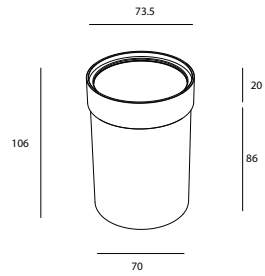

6001 ZR0001 POL round recessed floorkit