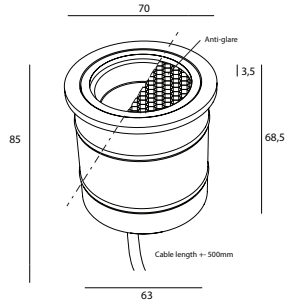

POL 350mA

da'lux  
pure light

6001 RL 8 XX

6001 SL 8 XX

X	3	LED 1x 6,2W / 350mA
	1	10° Beam angle
Y	2	24° Beam angle
	4	40° Beam angle
	6	60° Beam angle
Z	8	Anti-glare
	9	Sand blasted
	7	2700K / 912lm
	3	3000K / 953lm

da'lux  
pure light

T +32 51 490 900  
info@da-lux.be  
www.da-lux.be

POL 350mA

da'lux  
pure light

The opening for the luminaire must be above a drainage layer of 25cm (e.g. gravel). Layer suits if it's dry, 20 minutes after you filled it with water.