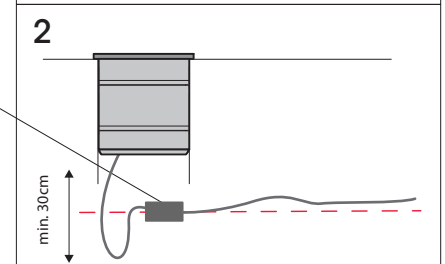

da'lux  
pure light

T +32 51 490 900  
info@da-lux.be  
www.da-lux.be

POL 350mA

da'lux  
pure light

The opening for the luminaire must be above a drainage layer of 25cm (e.g. gravel). Layer suits if it's dry, 20 minutes after you filled it with water.