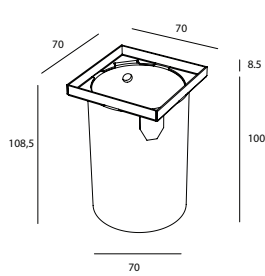

6001 ZS0001 POL square recessed floorkit