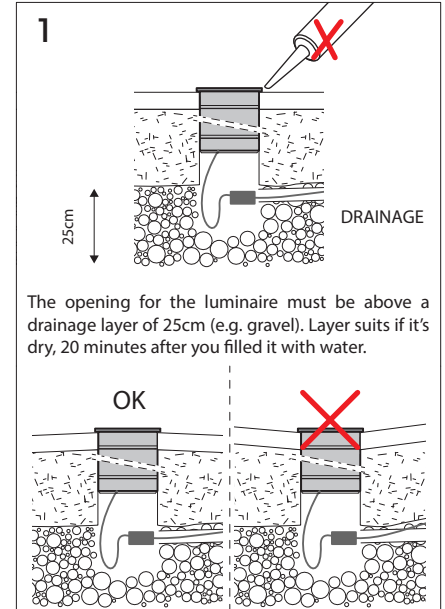

da'lux  
pure light

T +32 51 490 900  
info@da-lux.be  
www.da-lux.be

POL 350mA

da'lux  
pure light

The opening for the luminaire must be above a drainage layer of 25cm (e.g. gravel). Layer suits if it's dry, 20 minutes after you filled it with water.