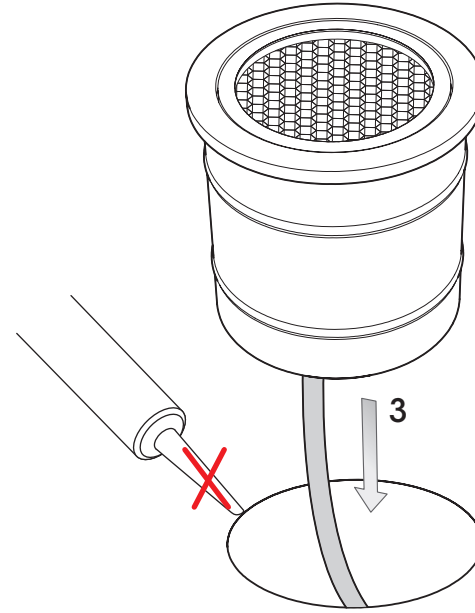

6001 ZK0000 Floorkit

6001 ZR0001 POL round recessed floorkit

6001 ZS0001 POL square recessed floorkit

**Warranty disclaimer: If the devices are not installed in accordance with the correct installation instructions, all warranty will void.**

da'lux  
pure light

T +32 51 490 900  
info@da-lux.be  
www.da-lux.be

POL 350mA

da'lux  
pure light

The opening for the luminaire must be above a drainage layer of 25cm (e.g. gravel). Layer suits if it's dry, 20 minutes after you filled it with water.