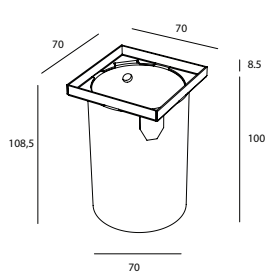

6001 ZS0001 POL square recessed floorkit