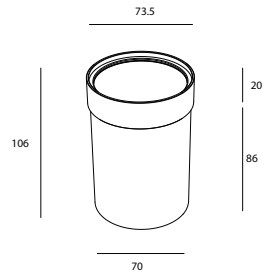

6001 ZR0001 POL round recessed floorkit