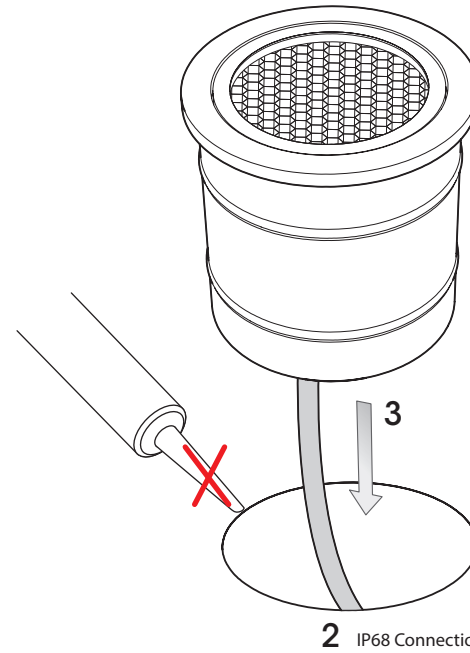

6001 ZK0000 Floorkit

6001 ZR0001 POL round recessed floorkit

6001 ZS0001 POL square recessed floorkit

Warranty disclaimer: If the devices are not installed in accordance with the correct installation instructions, all warranty will void.

2 IP68 Connection

1

25cm
DRAINAGE

The opening for the luminaire must be above a drainage layer of 25cm (e.g. gravel). Layer suits if it's dry, 20 minutes after you filled it with water.

OK X

Do not install the luminaire into a hollow areas and mount the floorkit flush to the surface.

2

min. 30cm

Electrical connection at least IP68. Use outdoor certified cable only in accordance with the local regulations.

This luminaire contains built-in LED lamps.

The lamps cannot be changed in the luminaire.