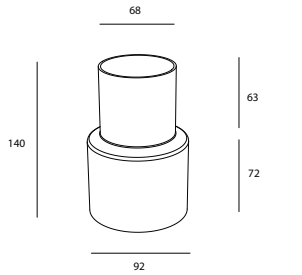

6001 RL 8 XX

6001 SL 8 XX

X	1	LED 1x 4W / 230V
	2	LED 1x 6W / 230V
Y	2	24° Beam angle
	4	40° Beam angle
	6	60° Beam angle
	8	Anti-glare
Z	9	Sand blasted
	7	2700K (4W=340lm / 6W=432lm)
	3	3000K (4W=352lm / 6W=450lm)