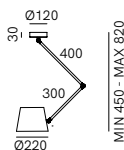

Reporter

DT STUDIO

REPORTER	CODE	DETAILS	€

271.01.OF	ottone + ferro brass + iron	1 x Max 15W LED E27	465,00