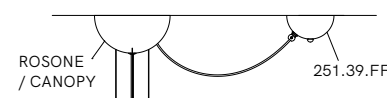

NOTA: Cavo extra a richiesta per entrambe le composizioni.
NOTE: Additional cable on request for both compositions.