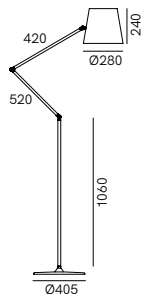

CE IP20
Non dimmerabile / Not dimmable 1 0,067 m³ - 9 kg

271.08.OF	ottone + ferro brass + iron	1 x Max 15W LED E27	1.175,00

CE IP20
Non dimmerabile / Not dimmable 3 0,218 m³ - 20 kg

Rilegato

DT STUDIO / STUDIO 63

RILEGATO	CODE	DETAILS	€

MEDINA.DPE	ottone brunito burnished brass	1 x Max 15W LED E27	758,00