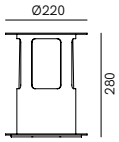

Porto

DT STUDIO

PORTO	CODE	DETAILS	€

258.01.FF	ferro iron	1 x Max 15W LED E27	660,00

CE IP65 TRIAC/IGBT dimm 1 0,067 m³ - 6 kg

258.02.FF	ferro iron	1 x Max 15W LED E27	850,00