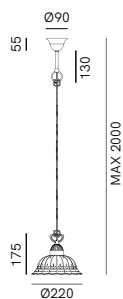

Alchimia

BROGLIATO TRAVERSO

ALCHIMIA	CODE	DETAILS	€
	277.02.ONT	ottone naturale + vetro trasparente natural brass + transparent glass	
		1 x Max 5W LED G9	375,00
	277.02.OOT	ottone + vetro trasparente brass + transparent glass	
		1 x Max 5W LED G9	375,00
	277.03.ONT	ottone naturale + vetro trasparente natural brass + transparent glass	
		1 x Max 5W LED G9	375,00
	277.03.OOT	ottone + vetro trasparente brass + transparent glass	
		1 x Max 5W LED G9	375,00
	277.04.ONT	ottone naturale + vetro trasparente natural brass + transparent glass	
		1 x Max 5W LED G9	385,00
	277.04.OOT	ottone + vetro trasparente brass + transparent glass	
		1 x Max 5W LED G9	385,00
	277.05.ONT	ottone naturale + vetro trasparente natural brass + transparent glass	
		1 x Max 5W LED G9	395,00
	277.05.OOT	ottone + vetro trasparente brass + transparent glass	
		1 x Max 5W LED G9	395,00
	277.06.ONT	ottone naturale + vetro trasparente natural brass + transparent glass	
		1 x Max 5W LED G9	360,00
	277.06.OOT	ottone + vetro trasparente brass + transparent glass	
		1 x Max 5W LED G9	360,00
		TRIAC/IGBT dimm 1 0,037 m ³ -2 kg	

Alma

MATTEO CIBIC

ALMA	CODE	DETAILS	€
	282.01.ON	ottone naturale + vetro borosilicato bianco natural brass + white borosilicate glass	
		LED 20W 2700K 1750lm CRI90 Driver included.	1.350,00
	282.02.ON	ottone naturale + vetro borosilicato bianco natural brass + white borosilicate glass	
		LED 18,5W 2700K 1720lm CRI90 Driver included.	1.456,00
	282.03.ON	ottone naturale + vetro borosilicato bianco natural brass + white borosilicate glass	
		LED 20W 2700K 1750lm CRI90 Driver included.	1.692,00
		TRIAC/IGBT dimm 2 0,159 m ³ -5 kg	
		TRIAC/IGBT dimm 3 0,163 m ³ -8 kg	
		TRIAC/IGBT dimm 2 0,116 m ³ -5 kg	

Anita

DT STUDIO

ANITA	CODE	DETAILS	€
-------	------	---------	---

061.07.OC	ottone + ceramica brass + ceramic	1 x Max 15W LED E27	195,00
------------------	---	---------------------	---------------

CE IP20 TRIAC/IGBT dimm 1 0,024 m³ - 2 kg