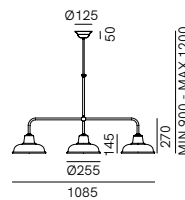

Contrada

DT STUDIO

CONTRADA	CODE	DETAILS	€

211.11.OR ottone + rame
brass + copper
3 x Max 15W LED E27 **950,00**