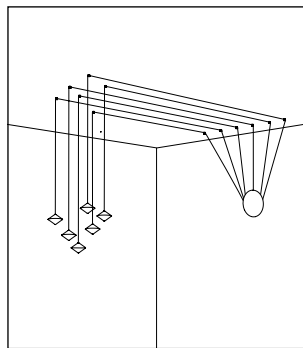

3
1 pcs.
294.11.MM / ON
Rosone per max. 6 sospensioni
Canopy for max. 6 pendants

+
12 pcs.
294.14.MM / ON
Fermacavo
Fairlead for cable