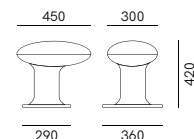

Driver not required.

CE LED IP66

TRIAC/IGBT dimm 1 0,151 m³-52 kg