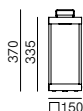

Lanterne Slim

DT STUDIO

LANTERNE SLIM	CODE	DETAILS	€
	267.01.OO	ottone dbrass	
		LED 6W 2700K 750lm CRI90	760,00

267.01.OS	ottone scuro dark brass	LED 6W 2700K 750lm CRI90	835,00

Driver included.

CE IP55 TRIAC/IGBT dimm 1 0,046 m³-4 kg

267.02.OO	ottone brass	LED 13W 1310lm 2700K CRI90	880,00