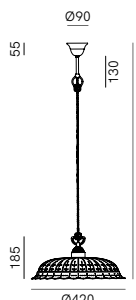

Alma

MATTEO CIBIC

ALMA	CODE	DETAILS	€
	282.01.ON	ottone naturale + vetro borosilicato bianco natural brass + white borosilicate glass	
		LED 20W 2700K 1750lm CRI90 Driver included.	1.350,00
	282.02.ON	ottone naturale + vetro borosilicato bianco natural brass + white borosilicate glass	
		LED 18,5W 2700K 1720lm CRI90 Driver included.	1.456,00
	282.03.ON	ottone naturale + vetro borosilicato bianco natural brass + white borosilicate glass	
		LED 20W 2700K 1750lm CRI90 Driver included.	1.692,00
		TRIAC/IGBT dimm 2 0,159 m ³ -5 kg	
		TRIAC/IGBT dimm 3 0,163 m ³ -8 kg	
		TRIAC/IGBT dimm 2 0,116 m ³ -5 kg	

Anita

DT STUDIO

ANITA	CODE	DETAILS	€
-------	------	---------	---

061.07.OC	ottone + ceramica brass + ceramic	1 x Max 15W LED E27	195,00
------------------	---	---------------------	---------------

CE IP20 TRIAC/IGBT dimm 1 0,024 m³ - 2 kg

061.08.OC	ottone + ceramica brass + ceramic	1 x Max 15W LED E27	225,00
------------------	---	---------------------	---------------

CE IP20 TRIAC/IGBT dimm 1 0,037 m³ - 2,5 kg

061.09.OC	ottone + ceramica brass + ceramic	1 x Max 15W LED E27	270,00
------------------	---	---------------------	---------------