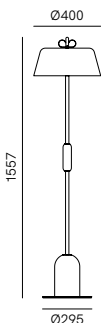

CE IP20

Non dimmerabile / Not dimmable 3 0,193 m³ - 15 kg

	N9D3FO	rosa + ottone naturale pink + natural brass	
		3 x Max 10W LED E14	975,00
	N9E3FO	grigio + ottone naturale grey + natural brass	
		3 x Max 10W LED E14	975,00
	N9F3FO	bianco + ottone naturale white + natural brass	
		3 x Max 10W LED E14	975,00
	N9G3FO	azzurro + ottone naturale light blue + natural brass	
		3 x Max 10W LED E14	975,00
	N9H3FO	giallo + ottone naturale yellow + natural brass	
		3 x Max 10W LED E14	975,00