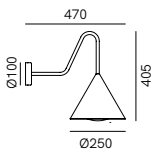

CE IP55 TRIAC/IGBT dimm 1 0,090 m³ - 4 kg

286.18.OOB ottone + vetro bianco
brass + white glass
1 x Max 15W LED E27 **589,00**