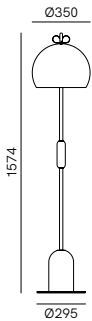

CE IP20

Non dimmerabile / Not dimmable 2 0,157 m³ - 11 kg

	N7A3AO	nero + ottone naturale black + natural brass	
		3 x Max 10W LED E14	1.020,00
	N7B3AO	rosa antico + ottone naturale antique pink + natural brass	
		3 x Max 10W LED E14	1.020,00
	N7G3AO	azzurro + ottone naturale light blue + natural brass	
		3 x Max 10W LED E14	1.020,00