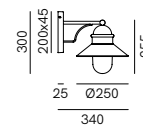

Borgo

DT STUDIO

BORGIO	CODE	DETAILS	€
	244.05.ORB	ottone + rame + vetro bianco brass + copper + white glass	
		1 x Max 15W LED E27	420,00
	244.05.ORT	ottone + rame + vetro trasparente brass + copper + transparent glass	
		1 x Max 15W LED E27	420,00