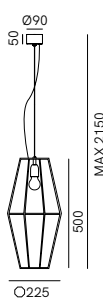

CE IP20 TRIAC/IGBT dimm 1 0,067 m³ - 6 kg

MEDINA.TCE	ottone brunito burnished brass	1 x Max 15W LED E27	767,00