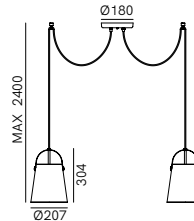

CE IP20 TRIAC/IGBT dimm 1 0,046 m³-3 kg

287.04.OOB	ottone + vetro bianco brass + white glass	1 x Max 15W LED E27	225,00

287.04.ONB	ottone naturale + vetro bianco natural brass + white glass	1 x Max 15W LED E27	240,00

CE IP20 TRIAC/IGBT dimm 1 0,046 m³-2,5 kg

287.10.OOB	ottone + vetro bianco brass + white glass	2 x Max 15W LED E27	625,00

287.10.ONB	ottone naturale + vetro bianco natural brass + white glass	2 x Max 15W LED E27	730,00

CE IP20 TRIAC/IGBT dimm 1 0,113 m³-5 kg

Bitta

ENZO BERTI

BITTA	CODE	DETAILS	€

T1B5	ghisa verniciata grigio grey painted cast iron	LED 10W 3000K 1375lm CRI90	2.800,00

T1E5	ghisa verniciata marrone antico antique brown painted cast iron	LED 10W 3000K 1375lm CRI90	2.800,00