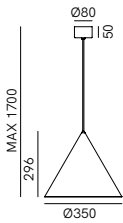

CONE	CODE	DETAILS	€
------	------	---------	---

286.12.OOB ottone + vetro bianco
brass + white glass
1 x Max 15W LED E27 **568,00**

CE IP55 TRIAC/IGBT dimm 1 0,046 m³ - 3 kg

286.13.OOB ottone + vetro bianco
brass + white glass
1 x Max 15W LED E27 **744,00**