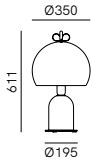

BON TON	CODE	DETAILS	€
	N4A3EO	nero + ottone naturale black + natural brass	
		3 x Max 10W LED E14	1.040,00
	N4B3EO	rosa antico + ottone naturale antique pink + natural brass	
		3 x Max 10W LED E14	1.040,00
	N4G3EO	azzurro + ottone naturale light blue + natural brass	
		3 x Max 10W LED E14	1.040,00