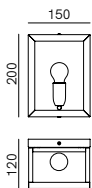

CE IP55 TRIAC/IGBT dimm 1 0,024 m³ - 3 kg

262.02.OT	ottone + vetro trasparente brass + transparent glass	1 x Max 15W LED E27	665,00