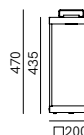

267.21.OS	ottone scuro dark brass	LED 6W 2700K 750lm CRI90	960,00

Driver included.

CE IP55 TRIAC/IGBT dimm 1 0,046 m³-4 kg

Versione con spina Schuko e cavo da 5 mt
Schuko Plug and 5m Cable version

267.22.OO	ottone brass	LED 13W 1310lm 2700K CRI90	995,00