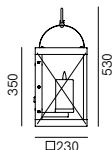

LANTERNE	CODE	DETAILS	€
	265.13.OO	ottone + vetro trasparente brass + transparent glass	
		1 x Max 15W LED E27	1.320,00

CE IP65 TRIAC/IGBT dimm 1 0,211 m³-10 kg