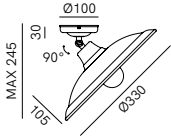

Barchessa

DT STUDIO

BARCHESSA	CODE	DETAILS	€

220.03.OR	ottone + rame brass + copper	1 x Max 15W LED E27	360,00