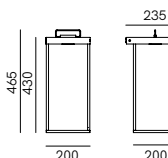

267.05.OS	ottone scuro dark brass	LED 13W 2700K 1310lm CRI90	1.045,00

Driver included.

CE IP55 TRIAC/IGBT dimm 1 0,065 m³-4,5 kg

Versione con spina Schuko e cavo da 5 mt
Schuko Plug and 5m Cable version

267.21.OO	ottone brass	LED 6W 2700K 750lm CRI90	870,00

267.21.OS	ottone scuro dark brass	LED 6W 2700K 750lm CRI90	960,00

Driver included.

CE IP55 TRIAC/IGBT dimm 1 0,046 m³-4 kg

Versione con spina Schuko e cavo da 5 mt
Schuko Plug and 5m Cable version

267.22.OO	ottone brass	LED 13W 1310lm 2700K CRI90	995,00