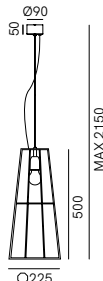

CE IP20 TRIAC/IGBT dimm 1 0,067 m³ - 6 kg

379.00.80	ottone brunito burnished brass	4 x Max 15W LED E27	1.140,00