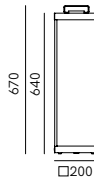

267.02.OS	ottone scuro dark brass	LED 13W 1310lm 2700K CRI90	970,00

Driver included.

CE IP55 TRIAC/IGBT dimm 1 0,065 m³-4,5 kg

LANTERNE SLIM	CODE	DETAILS	€
	267.03.OO	ottone brass	
		LED 13W 2700K 1310lm CRI90	940,00

267.03.OS	ottone scuro dark brass	LED 13W 2700K 1310lm CRI90	1.035,00

Driver included.

CE IP55 TRIAC/IGBT dimm 1 0,065 m³-5 kg

267.04.OO	ottone brass	LED 6W 2700K 750lm CRI90	855,00