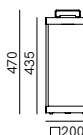

LANTERNE	CODE	DETAILS	€
	265.13.OO	ottone + vetro trasparente brass + transparent glass	
		1 x Max 15W LED E27	1.320,00

CE IP65 TRIAC/IGBT dimm 1 0,211 m³-10 kg

Accessori | Accessories

LANTERNE	CODE	DETAILS	€
		picchetto stake	
	266.30.FZ		82,00

Lanterne Slim

DT STUDIO

LANTERNE SLIM	CODE	DETAILS	€
	267.01.OO	ottone dbrass	
		LED 6W 2700K 750lm CRI90	760,00

267.01.OS	ottone scuro dark brass	LED 6W 2700K 750lm CRI90	835,00

Driver included.

CE IP55 TRIAC/IGBT dimm 1 0,046 m³-4 kg

267.02.OO	ottone brass	LED 13W 1310lm 2700K CRI90	880,00

267.02.OS	ottone scuro dark brass	LED 13W 1310lm 2700K CRI90	970,00

Driver included.

CE IP55 TRIAC/IGBT dimm 1 0,065 m³-4,5 kg

LANTERNE SLIM	CODE	DETAILS	€
	267.03.OO	ottone brass	
		LED 13W 2700K 1310lm CRI90	940,00

267.03.OS	ottone scuro dark brass	LED 13W 2700K 1310lm CRI90	1.035,00

Driver included.

CE IP55 TRIAC/IGBT dimm 1 0,065 m³-5 kg

267.04.OO	ottone brass	LED 6W 2700K 750lm CRI90	855,00

267.04.OS	ottone scuro dark brass	LED 6W 2700K 750lm CRI90	940,00

Driver included.

CE IP55 TRIAC/IGBT dimm 1 0,046 m³-4 kg

267.05.OO	ottone brass	LED 13W 2700K 1310lm CRI90	950,00

267.05.OS	ottone scuro dark brass	LED 13W 2700K 1310lm CRI90	1.045,00

Driver included.

CE IP55 TRIAC/IGBT dimm 1 0,065 m³-4,5 kg

Versione con spina Schuko e cavo da 5 mt
Schuko Plug and 5m Cable version

267.21.OO	ottone brass	LED 6W 2700K 750lm CRI90	870,00

267.21.OS	ottone scuro dark brass	LED 6W 2700K 750lm CRI90	960,00

Driver included.

CE IP55 TRIAC/IGBT dimm 1 0,046 m³-4 kg

Versione con spina Schuko e cavo da 5 mt
Schuko Plug and 5m Cable version

267.22.OO	ottone brass	LED 13W 1310lm 2700K CRI90	995,00

267.22.OS	ottone scuro dark brass	LED 13W 1310lm 2700K CRI90	1.095,00

Driver included.

CE IP55 TRIAC/IGBT dimm 1 0,065 m³-4,5 kg