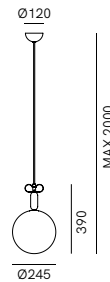

Bon Ton Marble

CRISTINA CELESTINO

BON TON MARBLE	CODE	DETAILS	€
	N16L3O	vetro grigio + marmo bianco + ottone naturale grey glass + white marble + natural brass	
		1 x Max 10W LED E14	1.079,00
	N16M3O	vetro rosa + marmo verde + ottone naturale pink glass + green marble + natural brass	
		1 x Max 10W LED E14	1.079,00