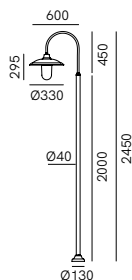

CE IP44 TRIAC/IGBT dimm 1 0,094 m³-4 kg

301.D7.ORB	ottone + rame + vetro bianco brass + copper + white glass	1 x Max 15W LED E27	1.075,00

301.D7.ORT	ottone + rame + vetro trasparente brass + copper + transparent glass	1 x Max 15W LED E27	1.075,00

CE IP44 TRIAC/IGBT dimm 2 0,071 m³-9 kg

Bell

DT STUDIO

BELL	CODE	DETAILS	€

287.01.OOB	ottone + vetro bianco brass + white glass	1 x Max 15W LED E27	350,00

287.01.ONB	ottone naturale + vetro bianco natural brass + white glass	1 x Max 15W LED E27	380,00