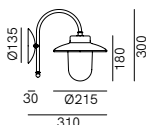

Calmaggiore

DT STUDIO

CALMAGGIORE	CODE	DETAILS	€
	230.03.ORB	ottone + rame + vetro bianco brass + copper + white glass	
		1 x Max 15W LED E27	435,00
	230.03.ORT	ottone + rame + vetro trasparente brass + copper + transparent glass	
		1 x Max 15W LED E27	435,00

CE IP44 TRIAC/IGBT dimm 1 0,037 m³-3 kg

	301.B3.ORB	ottone + rame + vetro bianco brass + copper + white glass	
		1 x Max 15W LED E27	950,00

	301.B3.ORT	ottone + rame + vetro trasparente brass + copper + transparent glass	
		1 x Max 15W LED E27	950,00