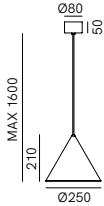

CONE	CODE	DETAILS	€

286.12.OOB ottone + vetro bianco
brass + white glass
1 x Max 15W LED E27 **568,00**

CE IP55 TRIAC/IGBT dimm 1 0,046 m³ - 3 kg

286.13.OOB ottone + vetro bianco
brass + white glass
1 x Max 15W LED E27 **744,00**