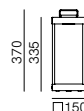

LANTERNE	CODE	DETAILS	€
	265.13.OO	ottone + vetro trasparente brass + transparent glass	
		1 x Max 15W LED E27	1.320,00

CE IP65 TRIAC/IGBT dimm 1 0,211 m³-10 kg

Accessori | Accessories

LANTERNE	CODE	DETAILS	€
		picchetto stake	
	266.30.FZ		82,00

Lanterne Slim

DT STUDIO

LANTERNE SLIM	CODE	DETAILS	€
	267.01.OO	ottone dbrass	
		LED 6W 2700K 750lm CRI90	760,00

267.01.OS	ottone scuro dark brass	LED 6W 2700K 750lm CRI90	835,00

Driver included.

CE IP55 TRIAC/IGBT dimm 1 0,046 m³-4 kg

267.02.OO	ottone brass	LED 13W 1310lm 2700K CRI90	880,00

267.02.OS	ottone scuro dark brass	LED 13W 1310lm 2700K CRI90	970,00

Driver included.

CE IP55 TRIAC/IGBT dimm 1 0,065 m³-4,5 kg

LANTERNE SLIM	CODE	DETAILS	€
	267.03.OO	ottone brass	
		LED 13W 2700K 1310lm CRI90	940,00

267.03.OS	ottone scuro dark brass	LED 13W 2700K 1310lm CRI90	1.035,00

Driver included.

CE IP55 TRIAC/IGBT dimm 1 0,065 m³-5 kg

267.04.OO	ottone brass	LED 6W 2700K 750lm CRI90	855,00

267.04.OS	ottone scuro dark brass	LED 6W 2700K 750lm CRI90	940,00

Driver included.

CE IP55 TRIAC/IGBT dimm 1 0,046 m³-4 kg

267.05.OO	ottone brass	LED 13W 2700K 1310lm CRI90	950,00

267.05.OS	ottone scuro dark brass	LED 13W 2700K 1310lm CRI90	1.045,00

Driver included.

CE IP55 TRIAC/IGBT dimm 1 0,065 m³-4,5 kg

Versione con spina Schuko e cavo da 5 mt
Schuko Plug and 5m Cable version

267.21.OO	ottone brass	LED 6W 2700K 750lm CRI90	870,00

267.21.OS	ottone scuro dark brass	LED 6W 2700K 750lm CRI90	960,00

Driver included.

CE IP55 TRIAC/IGBT dimm 1 0,046 m³-4 kg

Versione con spina Schuko e cavo da 5 mt
Schuko Plug and 5m Cable version

267.22.OO	ottone brass	LED 13W 1310lm 2700K CRI90	995,00

267.22.OS	ottone scuro dark brass	LED 13W 1310lm 2700K CRI90	1.095,00

Driver included.

CE IP55 TRIAC/IGBT dimm 1 0,065 m³-4,5 kg