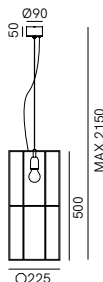

CE IP20 TRIAC/IGBT dimm 1 0,067 m³ - 6 kg

MEDINA.OE	ottone brunito burnished brass	1 x Max 15W LED E27	799,00