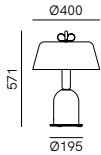

CE IP20

Non dimmerabile / Not dimmable 2 0,138 m³ - 10 kg

	N6D3EO	rosa + ottone naturale pink + natural brass	
		3 x Max 10W LED E14	950,00
	N6E3EO	grigio + ottone naturale grey + natural brass	
		3 x Max 10W LED E14	950,00
	N6F3EO	bianco + ottone naturale white + natural brass	
		3 x Max 10W LED E14	950,00
	N6G3EO	azzurro + ottone naturale light blue + natural brass	
		3 x Max 10W LED E14	950,00
	N6H3EO	giallo + ottone naturale yellow + natural brass	
		3 x Max 10W LED E14	950,00