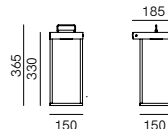

267.04.OS	ottone scuro dark brass	LED 6W 2700K 750lm CRI90	940,00

Driver included.

CE IP55 TRIAC/IGBT dimm 1 0,046 m³-4 kg

267.05.OO	ottone brass	LED 13W 2700K 1310lm CRI90	950,00