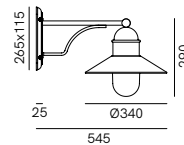

CE IP44 TRIAC/IGBT dimm 1 0,050 m³ - 4 kg

	244.25.ORB	ottone + rame + vetro bianco brass + copper + white glass	
		1 x Max 15W LED E27	685,00
	244.25.ORT	ottone + rame + vetro trasparente brass + copper + transparent glass	
		1 x Max 15W LED E27	685,00