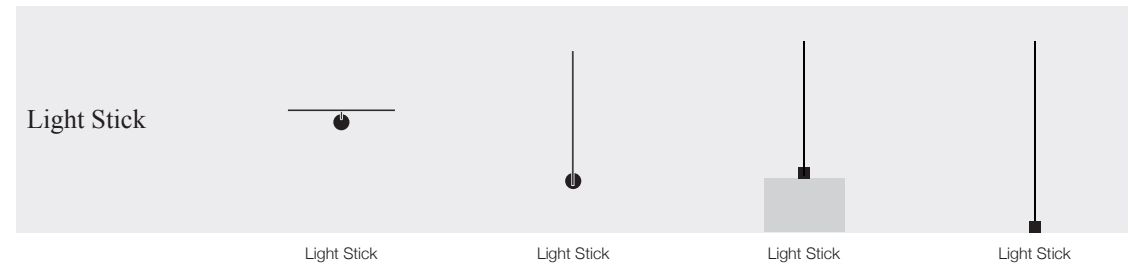

Light Stick / wall or ceiling lamp / 110V (not dimmable) or 230V

LSP4B / black rod and base / 4x1W ELV LED board / Triac dimmable	€	645,00
LSP4 / nickel rod and base / 4x1W ELV LED board / Triac dimmable	€	745,00
LSP4G / satin gold rod and base / 4x1W ELV LED board / Triac dimmable	€	845,00
LSP6B / black rod and base / 6x1W ELV LED board / Triac dimmable	€	790,00
LSP6 / nickel rod and base / 6x1W ELV LED board / Triac dimmable	€	910,00
LSP6G / satin gold rod and base / 6x1W ELV LED board / Triac dimmable	€	1.030,00
LSP8B / black rod and base / 8x1W ELV LED board / Triac dimmable*	€	935,00
LSP8 / nickel rod and base / 8x1W ELV LED board / Triac dimmable*	€	1.075,00
LSP8G / satin gold rod and base / 8x1W ELV LED board / Triac dimmable*	€	1.215,00

*110V version available on request

Light Stick / wall lamp / 110V (not dimmable) or 230V

LSPV6B / black vertical rod and base / 6x1W ELV LED board / Triac dimmable	€	790,00
LSPV6 / nickel vertical rod and base / 6x1W ELV LED board / Triac dimmable	€	910,00
LSPV6G / satin gold vertical rod and base / 6x1W ELV LED board / Triac dimmable	€	1.030,00

Light Stick / table lamp / 110-240V

LS6B / black rod / 6x1W ELV LED board / push dimming included	€	795,00
LS6 / nickel rod / 6x1W ELV LED board / push dimming included	€	915,00
LS6G / satin gold rod / 6x1W ELV LED board / push dimming included	€	1.035,00

Light Stick / standing lamp / 110-240V

LSF10B / black rod / 10x1W ELV LED board / push dimming included	€	1.170,00
LSF10 / nickel rod / 10x1W ELV LED board / push dimming included	€	1.415,00
LSF10G / satin gold rod / 10x1W ELV LED board / push dimming included	€	1.595,00