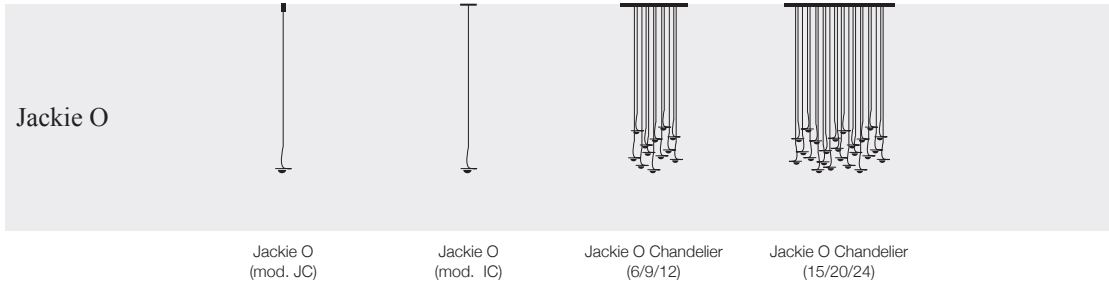

notes

Jackie O / mod. JC / pendant/recessed lamp / nickel jack connection

JOJCLVO / 120 cm / nickel / 1x1,1W 24V LED board / driver not included (see page 52)	€	250,00

Jackie O / mod. IC / pendant/recessed lamp / nickel plate with tensioner

JOICLVO / 175 cm / nickel / nickel plate / 1x1,1W 24V LED board / driver not included (see page 52)	€	240,00

Jackie O Chandelier / pendant lamp / 110V (DALI dimmable) or 230V

JO6QLVO / satin steel base 30x30 cm / nickel / 6x1,1W 24V LED board with jack / Triac dimmable	€	2.015,00
JO9QLVO / satin steel base 30x30 cm / nickel / 9x1,1W 24V LED board with jack / Triac dimmable	€	2.765,00
JO12QLVO / satin steel base 30x30 cm / nickel / 12x1,1W 24V LED board with jack / Triac dimmable	€	3.415,00

Jackie O Chandelier / pendant lamp / 110V or 230V

JO15QLVO / satin steel base 60x60 cm / nickel / 15x1,1W 24V LED board with jack / Triac dimmable	€	4.190,00
JO15RLVO / satin steel base 150x30 cm / nickel / 15x1,1W 24V LED board with jack / Triac dimmable	€	4.190,00
JO20QLVO / satin steel base 60x60 cm / nickel / 20x1,1W 24V LED board with jack / Triac dimmable	€	5.315,00
JO20RLVO / satin steel base 150x30 cm / nickel / 20x1,1W 24V LED board with jack / Triac dimmable	€	5.315,00
JO24QLVO / satin steel base 60x60 cm / nickel / 24x1,1W 24V LED board with jack / Triac dimmable	€	6.160,00
JO24RLVO / satin steel base 150x30 cm / nickel / 24x1,1W 24V LED board with jack / Triac dimmable	€	6.160,00