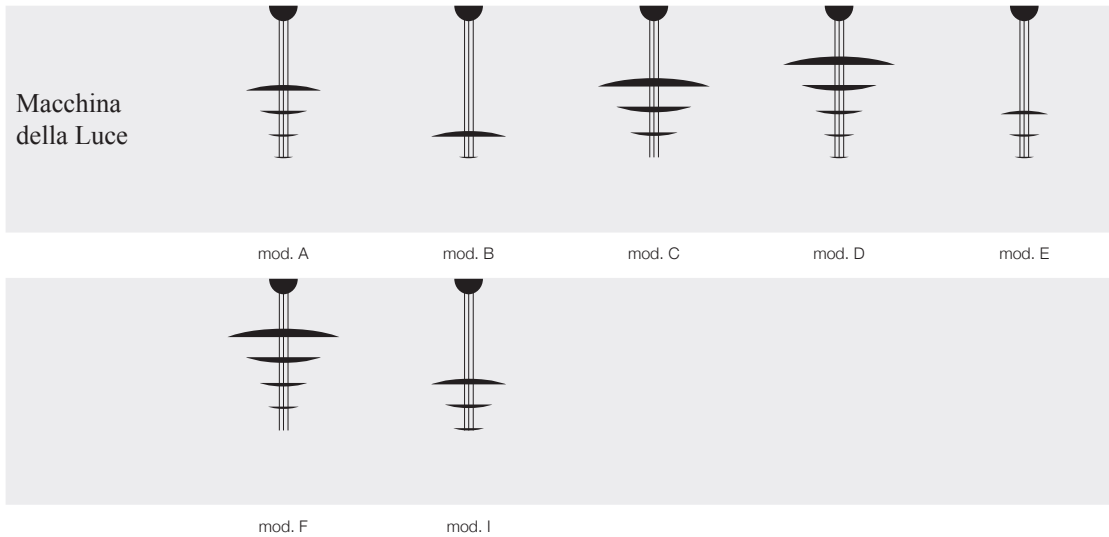

Standard rods height 145 cm to be cut to size; rods 300 cm available on request.

Macchina della Luce mod. A / pendant lamp / 110V or 230V

MALG / discs Ø 80-50-30-18 cm / gold / 7x6W 24V LED board / Triac dimmable	€	2.455,00
MALS / discs Ø 80-50-30-18 cm / silver / 7x6W 24V LED board / Triac dimmable	€	2.455,00
MALC / discs Ø 80-50-30-18 cm / copper / 7x6W 24V LED board / Triac dimmable	€	2.455,00

Macchina della Luce mod. B / pendant lamp / 110V or 230V

MBLG / discs Ø 80-18 cm / gold / 2x6W 24V LED board / Triac dimmable	€	1.715,00
MBLS / discs Ø 80-18 cm / silver / 2x6W 24V LED board / Triac dimmable	€	1.715,00
MBLC / discs Ø 80-18 cm / copper / 2x6W 24V LED board / Triac dimmable	€	1.715,00

Macchina della Luce mod. C / pendant lamp / 110V or 230V

MCLG / discs Ø 120 (flying leaf)-80-50 cm / gold / 7x6W 24V LED board / Triac dimmable	€	3.180,00
MCLS / discs Ø 120 (flying leaf)-80-50 cm / silver / 7x6W 24V LED board / Triac dimmable	€	3.180,00
MCLC / discs Ø 120 (flying leaf)-80-50 cm / copper / 7x6W 24V LED board / Triac dimmable	€	3.180,00

Macchina della Luce mod. D / pendant lamp / 230V (110V version available on request)

MDLG / discs Ø 120 (flying leaf)-80-50-30-18 cm / gold / 10x6W 24V LED board / Triac dimmable	€	3.610,00
MDLS / discs Ø 120 (flying leaf)-80-50-30-18 cm / silver / 10x6W 24V LED board / Triac dimmable	€	3.610,00
MDLC / discs Ø 120 (flying leaf)-80-50-30-18 cm / copper / 10x6W 24V LED board / Triac dimmable	€	3.610,00

Macchina della Luce mod. E / pendant lamp / 110V or 230V

MELG / discs Ø 50-30-18 cm / gold / 4x6W 24V LED board / Triac dimmable	€	1.685,00
MELS / discs Ø 50-30-18 cm / silver / 4x6W 24V LED board / Triac dimmable	€	1.685,00
MELC / discs Ø 50-30-18 cm / copper / 4x6W 24V LED board / Triac dimmable	€	1.685,00

Macchina della Luce mod. F / pendant lamp / 230V (110V version available on request)

MFLG / discs Ø 120 (flying leaf)-80-50-30 cm / gold / 9x6W 24V LED board / Triac dimmable	€	3.460,00
MFLS / discs Ø 120 (flying leaf)-80-50-30 cm / silver / 9x6W 24V LED board / Triac dimmable	€	3.460,00
MFLC / discs Ø 120 (flying leaf)-80-50-30 cm / copper / 9x6W 24V LED board / Triac dimmable	€	3.460,00

Macchina della Luce mod. I / pendant lamp / 110V or 230V

MILG / discs Ø 80-50-30 cm / gold / 5x6W 24V LED board / Triac dimmable	€	2.140,00
MILS / discs Ø 80-50-30 cm / silver / 5x6W 24V LED board / Triac dimmable	€	2.140,00
MILC / discs Ø 80-50-30 cm / copper / 5x6W 24V LED board / Triac dimmable	€	2.140,00

notes