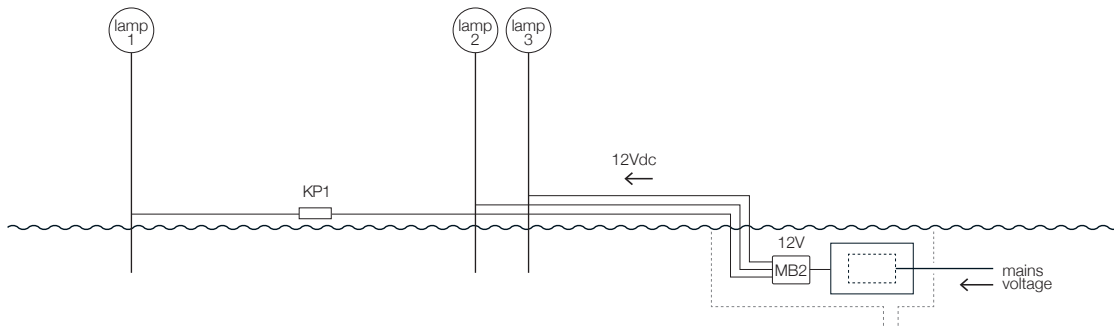

Outdoor: installation suggestions / GEL BOX system

1	Connection type	For models	Power supply	Access. applied
	GEL BOX system (without well)	Syphasera/Syphasfera/Syphaduepassi/More	code ED6	1x code ED6 1x code MB1 1x code MB2

2	Connection type	For models	Power supply	Access. applied
	GEL BOX system (with well)	Syphasera/Syphasfera/Syphaduepassi/More	provided by client	1x code MB2 1x code KP1

3	Connection type	For models	Power supply	Access. applied
	GEL BOX system (without well)	More (MR70/MR100/MR130)	code ED6	1x code ED6 1x code MB1 1x code MB2 1x code MSMP 3x code MPT*

* The amount of pegs may vary according to the soil type.

Outdoor: installation suggestions / GEL BOX system and QUICK CONNECTORS system

4	Connection type	For models	Power supply	Access. applied
	GEL BOX system (with well)	More (MR70/MR100/MR130)	provided by client	1x code MB2 1x code MSPT 3x code MPT

* The amount of pegs may vary according to the soil type.

5	Connection type	For models	Power supply	Access. applied
	QUICK CONNECTORS system	Syphasera/Syphasfera/Syphaduepassi/More	code ED6CR	1x code ED6CR 1x code CRM 5x code CRS 1x code KP2

6	Connection type	For models	Power supply	Access. applied
	QUICK CONNECTORS system	Syphasera/Syphasfera/Syphaduepassi/More		2x code CRM 9x code CRS

* driver provided by client