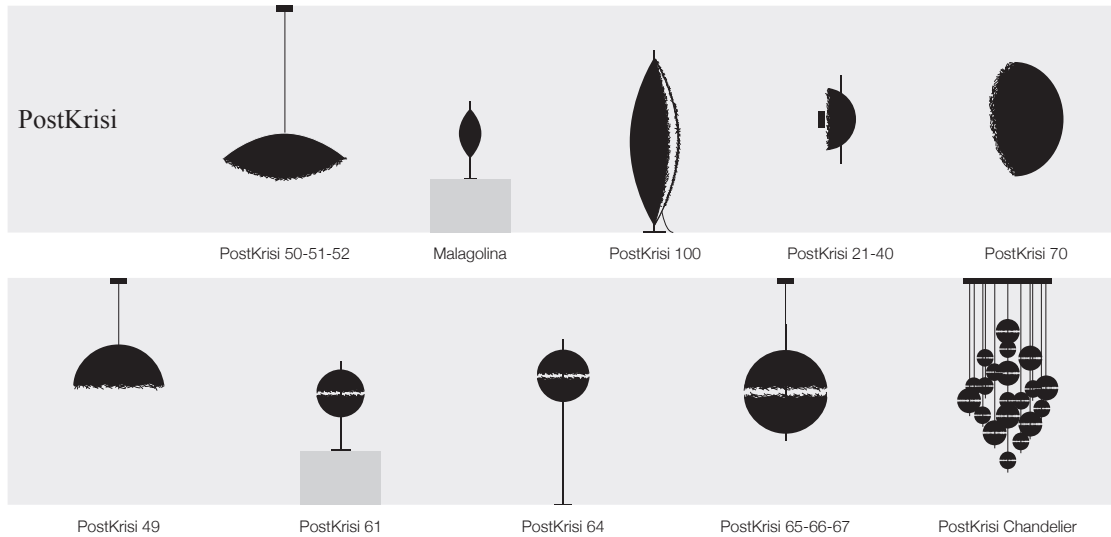

PostKrisi 50 / pendant lamp / 110V (bulb not supplied) - 230V

PK50LN / shade 85x35 cm natural / 1xE27 8W LED bulb (transparent*)	€	770,00
PK50LW / shade 85x35 cm white / 1xE27 7W LED bulb with silver crown	€	840,00
PK50LG / shade 85x35 cm gold / 1xE27 7W LED bulb with silver crown	€	1.015,00
PK50LS / shade 85x35 cm silver / 1xE27 7W LED bulb with silver crown	€	1.015,00

* available on request with silver crowned LED bulb

PostKrisi 51 / pendant lamp / 110V (bulb not supplied) - 230V

PK51LN / shade 115x40 cm natural / 1xE27 8W LED bulb (transparent*)	€	1.020,00
PK51LW / shade 115x40 cm white / 1xE27 7W LED bulb with silver crown	€	1.090,00
PK51LG / shade 115x40 cm gold / 1xE27 7W LED bulb with silver crown	€	1.265,00
PK51LS / shade 115x40 cm silver / 1xE27 7W LED bulb with silver crown	€	1.265,00

* available on request with silver crowned LED bulb

PostKrisi 52 / pendant lamp / 110V (bulbs not supplied) - 230V

PK52LN / shade 170x50 cm natural / 3xE27 8W LED bulb (transparent*)	€	1.320,00
PK52LW / shade 170x50 cm white / 3xE27 7W LED bulb with silver crown	€	1.480,00
PK52LG / shade 170x50 cm gold / 3xE27 7W LED bulb with silver crown	€	1.820,00
PK52LS / shade 170x50 cm silver / 3xE27 7W LED bulb with silver crown	€	1.820,00

* available on request with silver crowned LED bulb

Malagolina / table lamp / 110-240V

PKM10LN / natural shade / 2x1W ELV LED board / push dimming included	€	625,00
PKM10LW / white shade / 2x1W ELV LED board / push dimming included	€	645,00
PKM10LG / gold shade / 2x1W ELV LED board / push dimming included	€	675,00
PKM10LS / silver shade / 2x1W ELV LED board / push dimming included	€	675,00

PostKrisi 100 / standing lamp / 110-240V

PKF100W / white shade / 8x1W ELV LED board / push dimming included	€	2.575,00
PKF100G / gold shade / 8x1W ELV LED board / push dimming included	€	2.645,00
PKF100S / silver shade / 8x1W ELV LED board / push dimming included	€	2.645,00

PostKrisi 21 / wall lamp / 110-240V

PKP21LN / shade Ø 21 cm natural / 2x1W ELV LED board / not dimmable	€	550,00
PKP21LW / shade Ø 21 cm white / 2x1W ELV LED board / not dimmable	€	570,00
PKP21LG / shade Ø 21 cm gold / 2x1W ELV LED board / not dimmable	€	595,00
PKP21LS / shade Ø 21 cm silver / 2x1W ELV LED board / not dimmable	€	595,00

PostKrisi 40 / wall lamp / 110-240V

PKP40LW / shade Ø 40 cm white / 2x1W ELV LED board / not dimmable	€	755,00
PKP40LG / shade Ø 40 cm gold / 2x1W ELV LED board / not dimmable	€	785,00
PKP40LS / shade Ø 40 cm silver / 2x1W ELV LED board / not dimmable	€	785,00

PostKrisi 70 / wall or ceiling lamp / 110V (DALI dimmable) or 230V

PKCW7LVOG / shade Ø 70 cm / gold / 1x15W ELV COB LED	€	1.465,00
PKCW7LVOS / shade Ø 70 cm / silver / 1x15W ELV COB LED	€	1.465,00