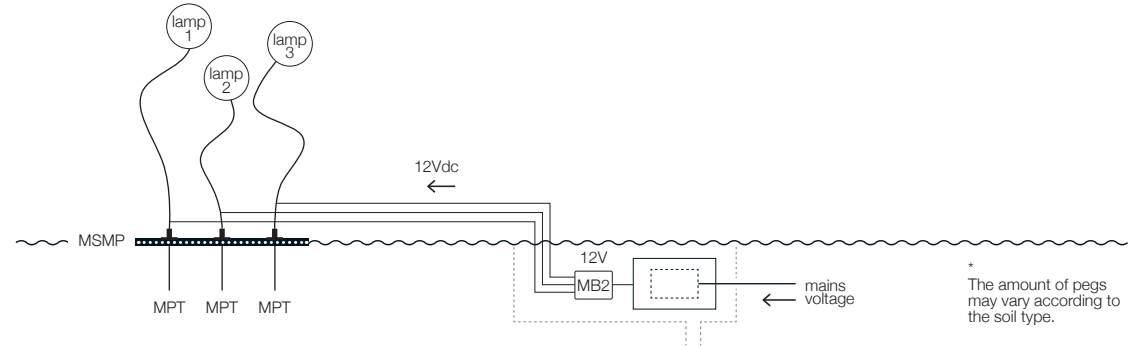

* The amount of pegs may vary according to the soil type.

5	Connection type	For models	Power supply	Access. applied
	QUICK CONNECTORS system	Syphasera/Syphasfera/Syphaduepassi/More	code ED6CR	1x code ED6CR 1x code CRM 5x code CRS 1x code KP2