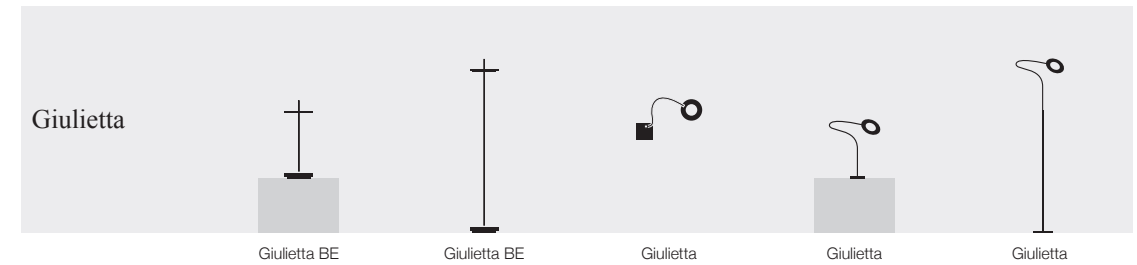

Giulietta BE / battery table lamp / plug driver 110-240V with EU or UK plug

GBB / black hoop / 1x2,6W LED board / touch dimming	€	655,00

GBBR / vintage brass hoop / 1x2,6W LED board / touch dimming	€	755,00

Giulietta BE / battery standing lamp / plug driver 110-240V with EU or UK plug

GBFB / black hoop / 1x2,6W LED board / touch dimming	€	805,00

GBFBR / vintage brass hoop / 1x2,6W LED board / touch dimming	€	905,00

Giulietta / wall lamp / 110V or 230V

GPB / black hoop / 1x2,6W LED board / touch-less dimming	€	490,00

GPNC / nickel hoop / 1x2,6W LED board / touch-less dimming	€	505,00

Giulietta / USB table lamp / plug driver 110-240V with EU or UK plug

GB / black hoop / 1x2,6W LED board / touch-less dimming	€	500,00

GNC / nickel hoop / 1x2,6W LED board / touch-less dimming	€	515,00

Giulietta / USB standing lamp / plug driver 110-240V with EU or UK plug

GFB / black hoop / 1x2,6W LED board / touch-less dimming	€	935,00

GFNC / nickel hoop / 1x2,6W LED board / touch-less dimming	€	950,00