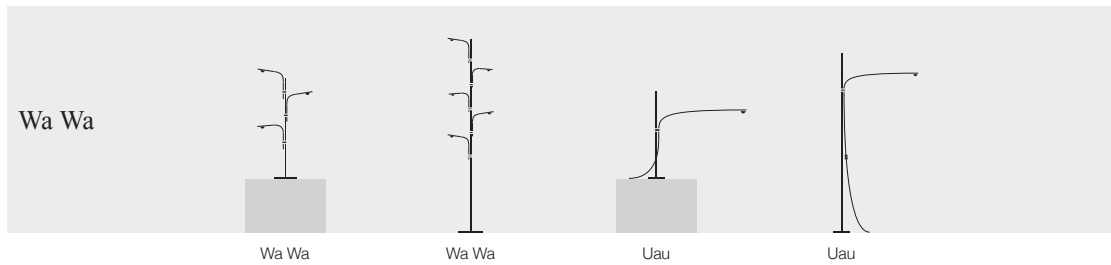

Wa Wa / table lamp / 110-240V

WW / nickel / 3x1W ELV LED board / push dimming included	€	985,00

Wa Wa / standing lamp / 110-240V

WWF / nickel / 5x1W ELV LED board / push dimming included	€	1.985,00

WWFBR / brass / 5x1W ELV LED board / push dimming included	€	2.085,00

Uau / table lamp / 110-240V

UAU / nickel / 1x1W ELV LED board / push dimming included	€	690,00

Uau / standing lamp / 110-240V

UAUF / nickel / 1x1W ELV LED board / push dimming included	€	810,00