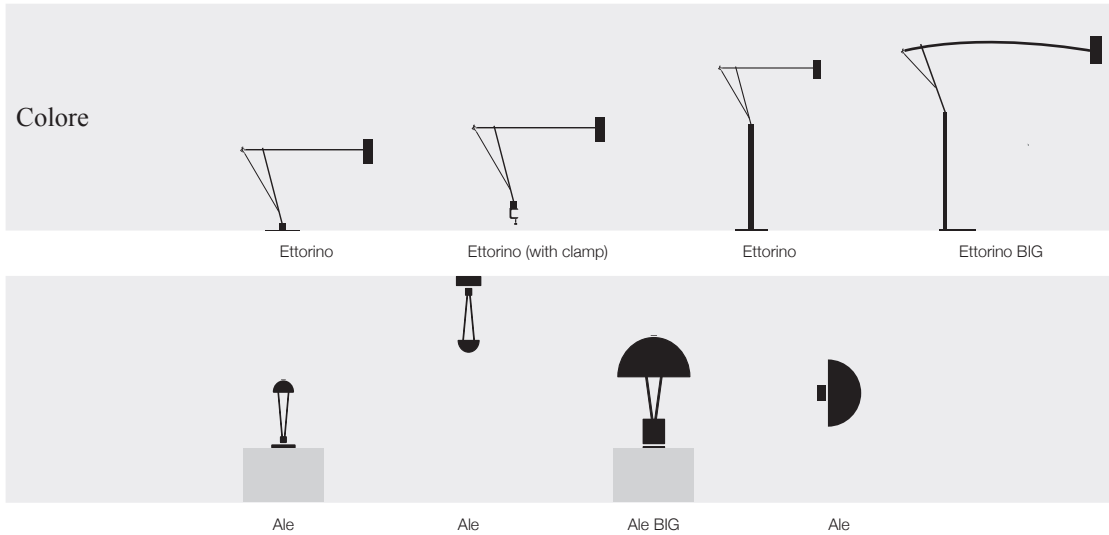

---

---

**Ettoreino / table lamp / 110-240V**

ETRT / colourful / 1x10W ELV COB LED / push dimming included	€	1.700,00
ETRTB / black / 1x10W ELV COB LED / push dimming included	€	1.600,00
ETRTW / white / 1x10W ELV COB LED / push dimming included	€	1.600,00