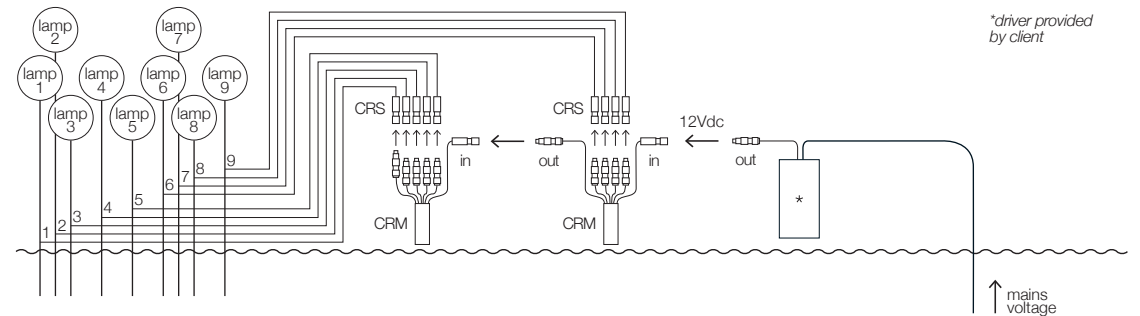

* driver provided by client