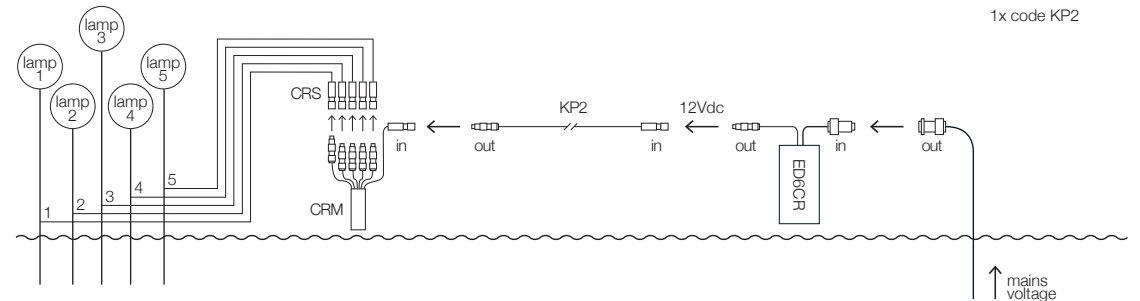

6	Connection type	For models	Power supply	Access. applied
	QUICK CONNECTORS system	Syphasera/Syphasfera/Syphaduepassi/More		2x code CRM 9x code CRS