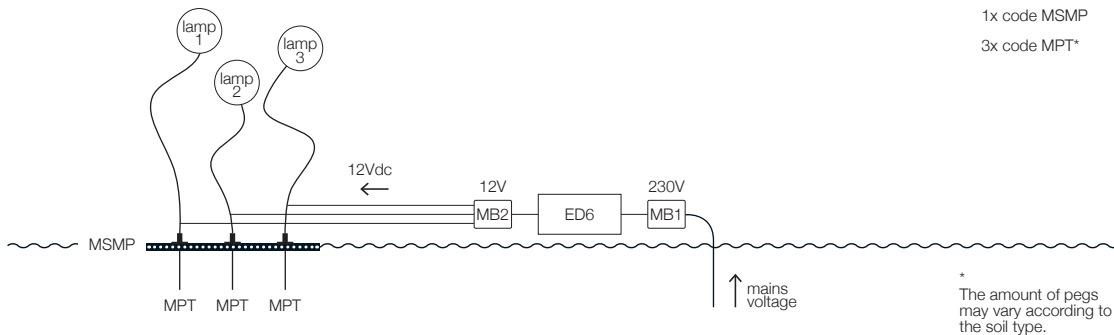

3	Connection type	For models	Power supply	Access. applied
	GEL BOX system (without well)	More (MR70/MR100/MR130)	code ED6	1x code ED6 1x code MB1 1x code MB2 1x code MSMP 3x code MPT*

* The amount of pegs may vary according to the soil type.

Outdoor: installation suggestions / GEL BOX system and QUICK CONNECTORS system

4	Connection type	For models	Power supply	Access. applied
	GEL BOX system (with well)	More (MR70/MR100/MR130)	provided by client	1x code MB2 1x code MSPT 3x code MPT